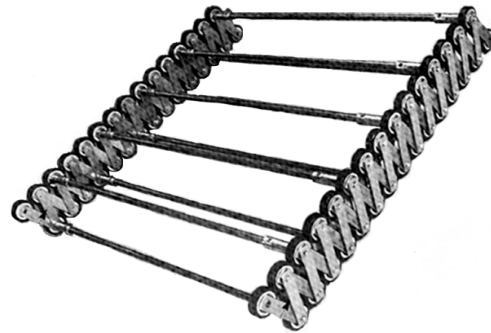

## APCO Escalator Parts

Combplates

APCO Escalator Parts is one of the largest wholesalers of escalator steps, treads, comb plates, and rollers in the United States.

Custom fabrication of skirt panels, floor plates, balustrades, and decking sets us apart from the competition.

APCO specializes in refurbished steps and treads for: **OTIS** **WESTINGHOUSE**  
**SCHINDLER** **MONTGOMERY**

Rollers

Steps & Treads

**Step Chains**  
manufactured to OEM Specifications.

### Other Products:

- Bearings
- Handrail
- Handrail Track
- Turnarounds
- Drive Belts
- Sprockets
- Bull Gears
- Drive Chain

**Magnaflux and Certification Available**