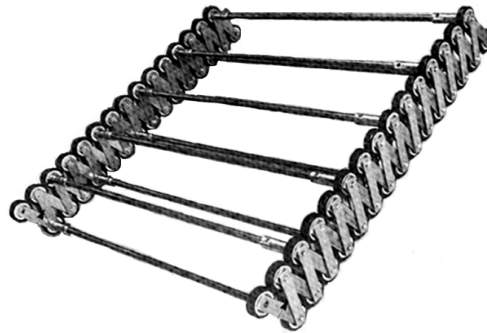

Escalator Parts

APCO Escalator Parts

APCO Escalator Parts is one of the largest wholesalers of escalator steps, treads, comb plates, and rollers in the United States.

Custom fabrication of skirt panels, floor plates, balustrades, and decking sets us apart from the competition.

APCO specializes in refurbished steps and treads for: **OTIS** **WESTINGHOUSE**
SCHINDLER **MONTGOMERY**

Combplates

Rollers

Steps & Treads

Step Chains
manufactured to OEM Specifications.

Other Products:

- Bearings
- Handrail
- Handrail Track
- Turnarounds
- Drive Belts
- Sprockets
- Bull Gears
- Drive Chain